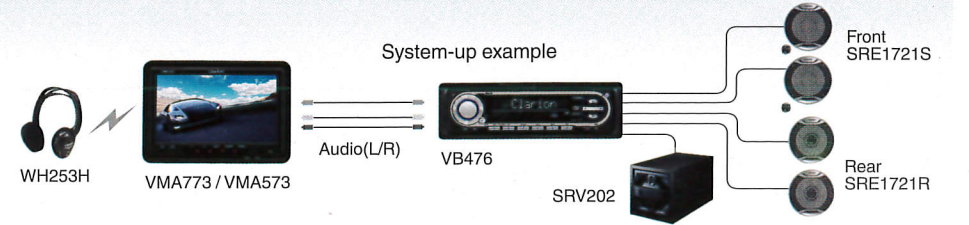

- DVD VIDEO
- dts
- DOLBY DIGITAL
- COMPACT disc DIGITAL VIDEO
- 45W x 4 (HIGH POWER)
- MP3/WMA
- FLIP DOWN CONSOLE
- 24bit
- 2 ZONE Entertainment

- 可播放DVD±R/DVD±RW/CD-R/CD-RW
- 可對應DVD光碟，音樂CD及VCD
- 可播放MP3/WMA格式檔
- 18FM/12FM電台預設
- 2聲道可調AUX輸入
- 2組影像輸出
- 6聲道音頻前級輸出