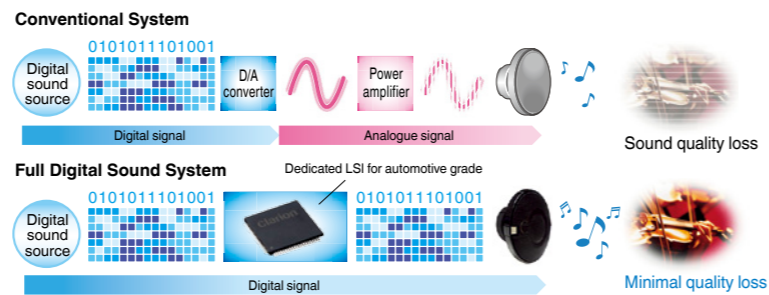

Dnote * Trigen Semiconductor's Dnote technology is used for digital signal processing. Dnote is a registered trademark of Trigen Semiconductor, Inc.