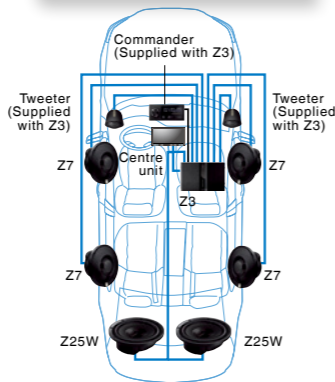

Example of Full Digital Sound system