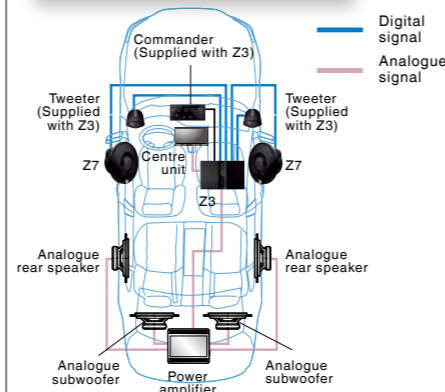

Example of mixed system including analogue system

Intuitive tuning using your smartphone or tablet

By installing an application on your smartphone or tablet, you can enjoy high-precision sound tuning like Crossover, Time Alignment and Equaliser and more with an intuitive touch operation. Fine tuning of each parameter can be done with a few simple steps.

NX706AU

2-DIN DVD multimedia station with built-in navigation & 7-inch touch panel control

For more information about NX706AU