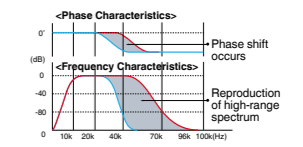

Extreme realism with higher sampling rate

Conceptual diagram of frequency/phase characteristics

Model	MEDIA				CONNECTION										AUDIO										GENERAL					
	COMPACT DISC DIGITAL AUDIO	COMPACT DISC MP3/TEXT	MP3/WMA	FM/AM	DAB+	FRONT AUX INPUT	Bluetooth	Parrot	Made for iPod iPhone	USB	5V/6ch SUBS	2V/4ch SUBS	Intelligent Tune	Subwoofer level control	PARASPEC	(G-EQ)	BeatEQ PURE	BeatEQ	PARASPEC	DIGITAL X-OVER	LPEV/HPE	LPE	High Visibility LCD	Integral Retary Volume	MOS-FET 50Wx4	MOS-FET 45Wx4	50Wx4 (Class Power3)	45Wx4 (Class Power3)	OEM	DCP
CZ703A	●	—	●	18FM, 6AM	—	●	Built-in*1	●	USB (Audio/Video)*2	Rear/Front	●*5	—	—	●	—	—	—	—	●	●	●*8	—	●*9	●	—	—	—	—	●*12	●
CZ315A	—	●	●	18FM, 12AM	—	●	Built-in*1	—	USB (Audio)	Front*4	—	●*6	●	●	—	—	—	—	●	●*8	—	●*10	●	—	—	●	—	●*13	●	
CZ215A	—	●	●	18FM, 12AM	—	●	—	—	USB (Audio)	Front*4	—	●*6	●	●	—	—	—	—	●	●*8	—	●*10	●	—	—	●	—	●*13	●	
CZ505E	●	—	●	18FM, 12AM	●	●	Built-in*1	—	USB (Audio/Video)*2	Front*4	—	●*6	—	●	—	—	—	—	●	●*8	—	●*9	●	—	—	—	●	●*13	●	
CX215A	—	●	●	18FM, 6AM	—	●	—	—	USB (Audio)	Front*4	—	●*6	—	●	●	—	—	—	●	●*8	—	●*11	●	—	—	—	●	●*12	—	
CZ302A	●	—	●	18FM, 6AM	—	●	Built-in*1	●	USB (Audio/Video)*3	Front*4	—	●*6	—	●	●	—	—	●*7	—	●*8	—	●*10	●	—	—	—	—	●*12	●	

*1 Please see our website for details of compatible Bluetooth models
*2 Optional USB cable (Video): CCA750: Please see our web site for iPod compatibility
*3 Optional USB cable (Video): CCA748
*4 Front USB with slide cover
*5 Front 2-channel + Rear 2-channel + subwoofer 2-channel
*6 Front 2-channel + Rear 2-channel or subwoofer

*7 Bass boost, Impact, Excite, Custom
*8 Low-Pass / High-Pass Filters
*9 13-seg x 10 2-Line
*10 13-seg X 10 1-Line
*11 13-seg X 8 2-Line
*12 Need optional interface unit
*13 Need optional interface unit, or direct connection