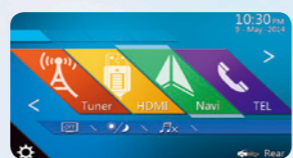

User interface offers superior visibility and intuitive operation