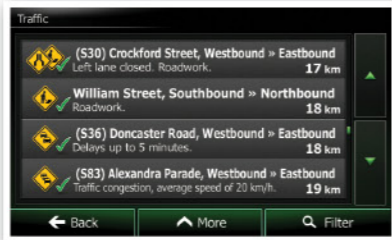

Premium features to get you to your destination

Latest Map Guarantee*