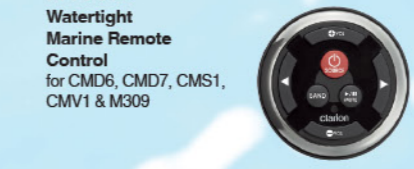

SOURCE UNIT REMOTE CONTROLS

MW1
Watertight Marine Remote Control with LCD for CMD6, CMD7, CMS1, CMV1 & M309

MW2
Watertight Marine Remote Control for CMD6, CMD7, CMS1, CMV1 & M309

MF1
RF Wireless Remote Control for CMD6, CMD7, CMS1, CMV1 & M309