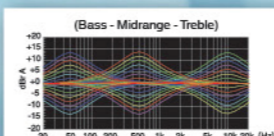

Beat EQ for user customisable sound including 3-Band Parametric Equaliser.