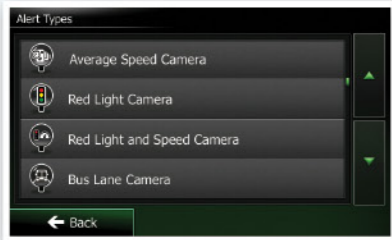

Premium features to get you to your destination

Latest Map Guarantee*