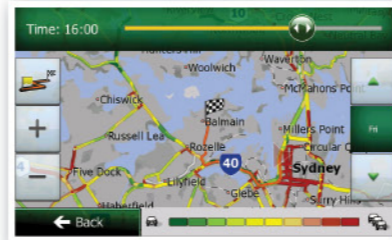

Premium features to get you to your destination

Latest Map Guarantee*