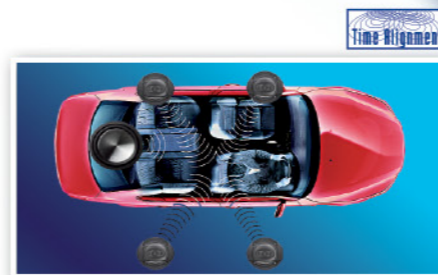

* iPod / iPhone audio connection cable included
* iPod / iPhone video via optional CCA748 or CCA750 cable

Built-in Digital TV Tuner with Touch Screen Control

For TV entertainment in your car that's crystal clear and rock solid, NX702A is equipped with a built-in tuner for DVB-T reception. Less susceptible to noise interference than analogue TV broadcasting, DVB-T broadcasts will let you fill your drive with audiovisual entertainment — especially enjoyable for your passengers during long trips. And since it's built-in, there's nothing extra to buy!