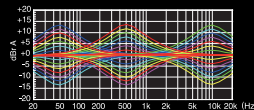

Beat EQ with Parametric Equalization

Provides 3 preset patterns, plus the ability to adjust the level and range of the bass/mid/treble portions of each pattern. (CZ500/CZ300/CZ200/CZ100)

Audio Precision (Bass Midrange Treble)