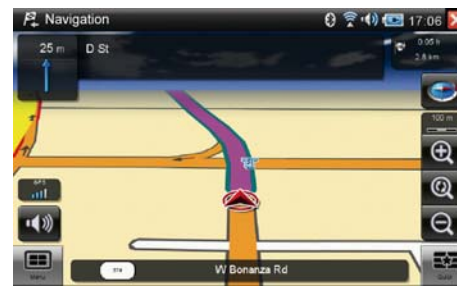

ClarionMiND

NEXT-GENERATION NAVIGATION

Navigation / Send from Google Maps to your device / Portable and Dockable

Grab your ClarionMiND and get ready to have some fun. The combination of Internet access and navigation opens up a whole range of exciting possibilities. For example, you can use Google Maps' huge database to check out information about a place you've been wanting to go, then have the nav system guide you right there. Plan an entire vacation by investigating places on the Internet, then having the system plot the best route. Or check YouTube for videos of interesting places within driving distance and then go see them for yourself. You can even take ClarionMiND with you on walking tours. With ClarionMiND, there's always somewhere new to go, and something new to experience.

2D map

3D map

The next turn direction and distance to the turn are displayed on the top left section of the screen. When you approach an intersection, the top of the screen shows the direction and the voice guidance gives you instructions.