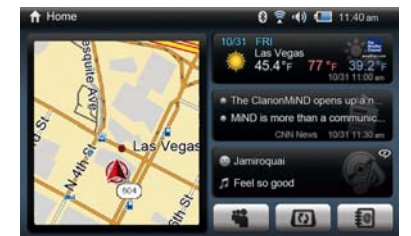

Almost all functions, including navigation, are displayed by icons, allowing intuitive operation.

Mobile Mode

The icon layout can be switched between Slide View and Carousel View, and the icon arrangement order and categories can be changed as well. Enjoy faster access by grouping and displaying the icons of functions used most often.

Slide View

Carousel View

The special Car Mode interface makes navigating with ClarionMiND while driving safe and easy.

Car Mode

The special Car Mode interface was designed for safety and comfort. Installing the standard cradle (included) and Car Dock (sold separately) allows the navigation to start up automatically and switch to a screen that restricts certain functions for increased safety while the vehicle is moving.

Car Mode

Some of ClarionMiND's many convenient functions.

- Weather (Powered by The Weather Channel)
- News Reader
- Real Player (Music/Movie/Photo)
- e-mail
- Software Keyboard
- Portal Sync (Synchronization with user portal site MyClarion)
- Calculator
- PDF Viewer
- File Manager
- Note Pad
- Control Panel