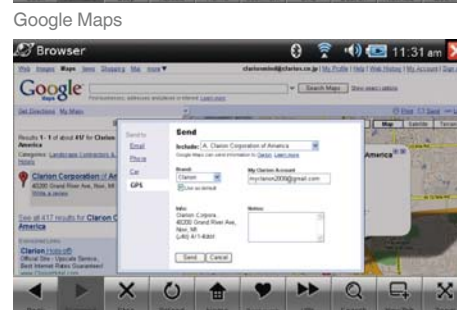

Full-featured navigation system from Clarion, a leading car audio and navigation manufacturer.

Navigation

ClarionMiND is a full-fledged navigation system that guides you accurately to your destination. It offers ease of operation along with a highly visible display that only a leading expert of mobile navigation and entertainment products can provide. Let ClarionMiND navigate you to your destination for a stress-free driving experience.

2D map

3D map

The next turn direction and distance to the turn are displayed on the top left section of the screen. When you approach an intersection, the top of the screen shows the direction and the voice guidance gives you instructions.

Google Maps provides extensive local information.

Send from Google Maps to your device

In addition to pre-installed POIs, use ClarionMiND to guide you to your selected destination using the information supplied by Google Maps. You can obtain your destination's information using Send button on Google Maps, and then transfer that information to your ClarionMiND and navigate directly to its location. The simple operation and voice prompting will take you where you want to go. In addition, accessing information about your destination via the Internet lets you get details you need before you arrive.