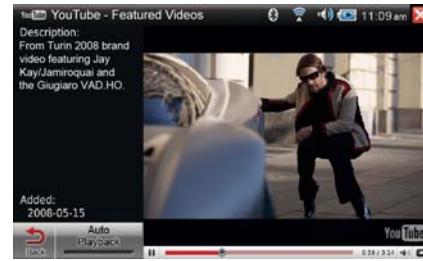

A step beyond mobile devices: full browser.

Browser

Using the Firefox-based web browser, you can navigate the Web the same way you do on your PC. Find where you want to go, such as restaurants, concert venues and shops by checking the information on the Internet.

Full Browser

Enjoy YouTube and MySpace via the unique interface.

The YouTube icon on the Home Screen gives you one-touch access to one of the world's most popular video community — you don't need to activate the browser. Now you can enjoy videos wherever you are, and let friends who are with you join in the fun. The easy to view and operate YouTube viewer displays thumbnails so you can use buttons like Featured, Most Viewed, Related and Most Discussed videos, to quickly view the videos you want to see.