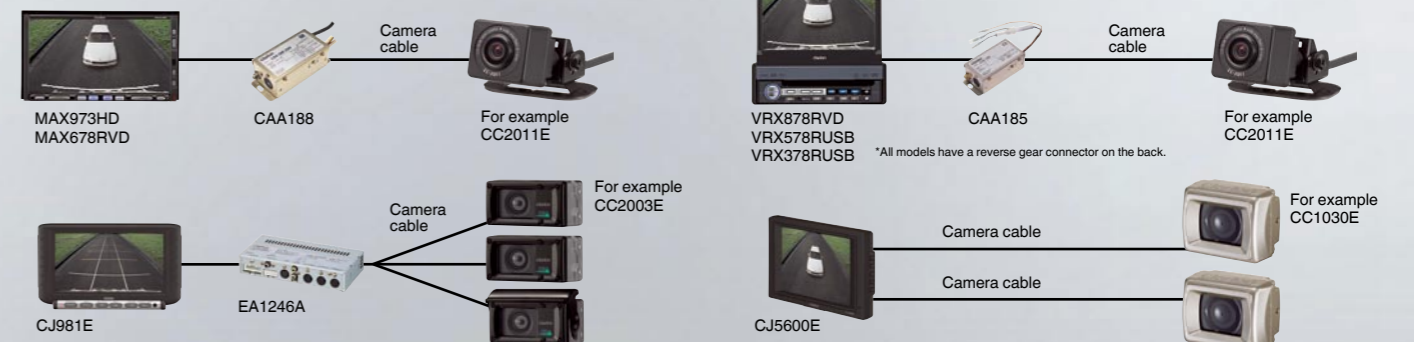

SYSTEM EXAMPLES

ACCESSORIES

CAA188
Power box for CCD camera
• 8-pin mini-DIN output for MAX973HD/MAX678RVD • Reverse gear connection
• Manual on/off switch • 12V compatible

CAA185
Power box for CCD camera
• NTSC video line-out with reverse gear connection for VRX878RVD, VRX578RUSB and VRX378RUSB
• NTSC video line-out for all other LCD monitors with NTSC input • 12V compatible

RCB174
Wired remote control for EA1246A

HEAVY DUTY CAMERA CABLES

For CC2000E, CC2001E & CC2003E

- CCA416 (5 m/16 ft)
- CCA392 (7 m/23 ft)
- CCA393 (10 m/33 ft)
- CCA435 (13 m/42 ft)
- CCA394 (15 m/49 ft)
- CCA436 (18 m/59 ft)
- CCA395 (20 m/65 ft)
- CCA437 (23 m/75 ft)

CAMERA EXTENSION CABLES

For heavy duty cameras

- CCA439 (0.9 m/3 ft)
- CCA391 (5 m/16 ft)
- CCA415 (10 m/33 ft)

TRAILER ACCESSORIES

- Trailer "break point" to camera cable
- CCA452 (20 m/65 ft)
- CCA453 (15 m/49 ft)

- CCA451 (5 m/16 ft)

- Cabin (Monitor) to trailer break cable
- CCA454 (15 m/49 ft)

COMPACT CAMERA CABLES

For CC2011E & CC1030E

- Connecting cables for compact cameras

- CCA532 (7 m/23 ft)
- CCA533 (10 m/33 ft)
- CCA534 (15 m/49 ft)