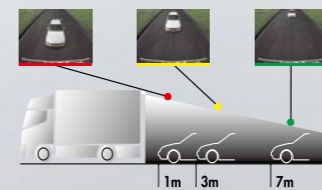

Iris function (backlight compensation function)
Even during the daytime, particularly strongly back lit conditions some parts of an image may be lost in the shadow. In this situation, you can use the Iris button to correct the camera's exposure. The Iris function makes the dark sections lighter and therefore easier to see. (CJ981E)