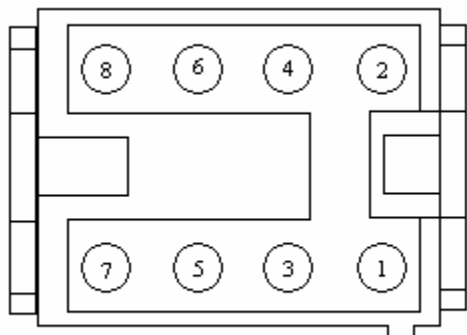

Category: **SPEAKERS**

Date:

01-25-02

Subject:

CAMOUFLAGE POWERED SUBWOOFER PIN OUT

1	GREEN	LEFT (+) SPEAKER LEVEL INPUT
2	VIOLET/BLACK	RIGHT (-) SPEAKER LEVEL INPUT
3	GREEN/BLACK	LEFT (-) SPEAKER LEVEL INPUT
4	VIOLET	RIGHT (+) SPEAKER LEVEL INPUT
5	BLANK	NOT USED
6	BLACK	CHASSIS GROUND
7	BLUE	AMPLIFIER TURN-ON LEAD
8	YELLOW	(+)12v CONSTANT