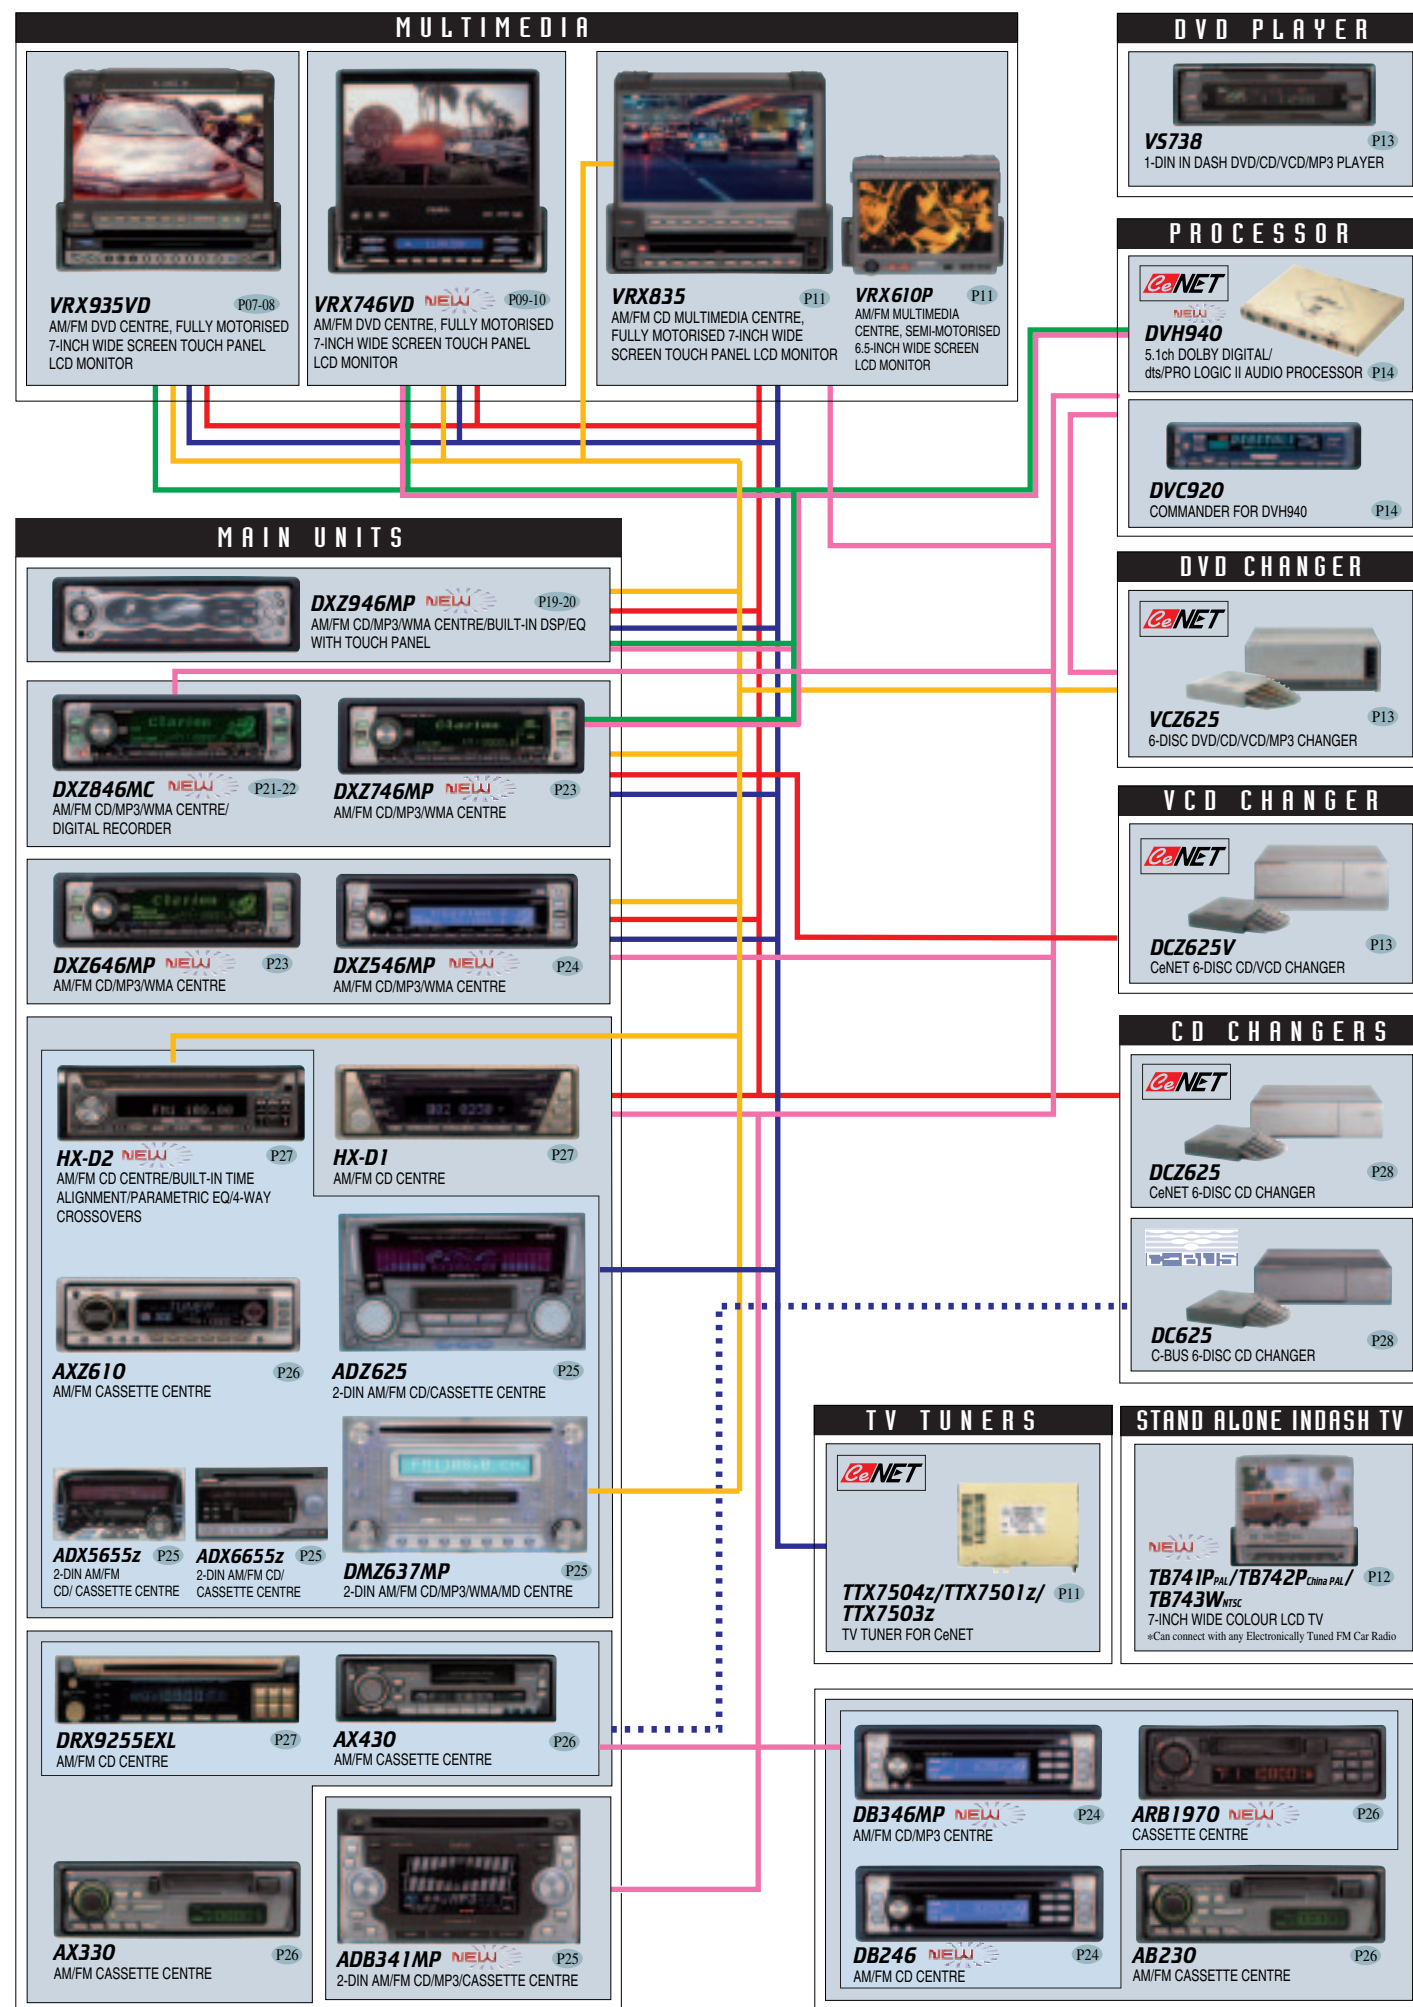

CeNET Cables

CCA-519
CeNET Branch Cable: 1 m

CCA-520
CeNET Extension Cable: 2.5 m

CCA-521
CeNET Extension Cable: 0.6 m

Noise Filters

NSA-131-200
Alternator Noise Filter
• Cuts alternator-induced engine noise. For max. 10A alternators.

NSA-132-200
Alternator Noise Filter
• Cuts alternator-induced engine noise. For max. 30A alternators.

NSA-133-200
Power-Driven Parts Noise Filter
• Eliminates noise caused by electric motors such as wipers, washer or heater.

NSA-134-200
Electric Switching Noise Filter
• Eliminates electric switching noise produced by electric fuel injection systems or when turn indicators or stop lights operate.

NSA-135-200
Ignition Noise Reduction Filter
• Eliminates buzzing or crackling produced by the car ignition.

SYSTEM WIRING/CeNET Line: ——— SYSTEM WIRING/C-BUS Line: SYSTEM WIRING/RCA Line: ———
 ※ As for connection of VXZ646, please refer to p12.