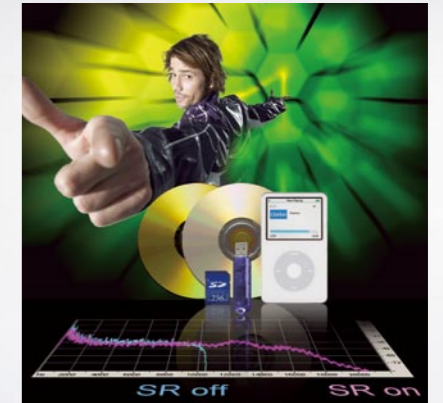

SUPERB SOUND with integrated flexibility

Supports a wide variety of digital formats and reproduces them with the highest quality sound.

Digital technology, evolving at light-speed, has enabled the data storage capacity of musical media to increase dramatically while decreasing the size. What's more, with the increasing interface connectivity of various equipment, it is now possible to seamlessly link your car's interior with the outside world. Clarion, in the field of digital technology, has developed the Sound Restorer to reproduce sound that is infinitely close to the original. It achieves sound perfection by correcting and compensating for compressed music data like MP3/WMA/AAC on media such as DVD±R/RW, and portable media players such as iPod®, as well as USB and SD Memory card. You can enjoy the portability of digital media while marveling at the superb sound. Bring the music you were listening to outside, right into your car and continue enjoying it without a second thought. At Clarion, we have always acknowledged the importance of sound in the continuing evolution of digital technology, so you won't have to sacrifice quality for portability, or vice versa.