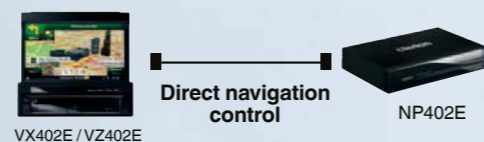

Navigation system example

Direct navigation control

VX402E / VZ402E

NP402E

For more detailed information concerning installation possibilities, please refer to the CIP (Clarion Installer Programme) on page 15

GUI & VOICE GUIDANCE

- Navigation menu (31 languages): Arabic, Bulgarian, Catalan, Croatian, Czech, Danish, Dutch, English, Estonian, Finnish, Flemish, French, German, Greek, Hebrew, Hungarian, Italian, Latvian, Lithuanian, Norwegian, Polish, Portuguese, Romanian, Russian, Serbian, Slovak, Slovenian, Spanish, Swedish, Turkish, Ukrainian
- Navigation voice guidance (38 languages): Arabic, Bulgarian, Catalan, Chinese (Cantonese / Mandarin), Croatian, Czech, Danish, Dutch, English (UK / US), Estonian, Finnish, Flemish, French, German, Greek, Hebrew, Hungarian, Indonesian, Italian, Japanese, Korean, Latvian, Lithuanian, Norwegian, Polish, Portuguese, Romanian, Russian, Serbian, Slovak, Slovenian, Spanish, Swedish, Thai, Turkish, Ukrainian
- Text to speech voice (11 languages): Catalan, Dutch, English, French, German, Greek, Italian, Polish, Portugal, Spanish, Swedish