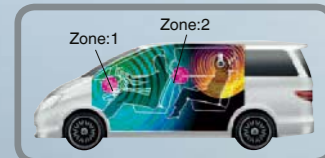

2-zone entertainment

NX502E

DAB ready. Optional DAB302E tuner (sold separately) is required

NX502E

Made for iPod® and Made for iPhone® for seamless integration

Made for iPod and Made for iPhone certified, so you can enjoy the convenience of iPod/iPhone ABC search to quickly access tunes, and a simple control mode to allow operation using the iPod/iPhone controls. Album Artwork is displayed to visually enhance interactivity.