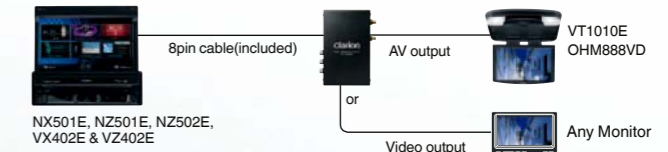

System example

NX501E, NZ501E, NZ502E, VX402E & VZ402E

For more detailed information concerning installation possibilities, please refer to the CIP (Clarion Installer Programme) on page 15

	MEDIA							CONNECTION										NAVIGATION						AUDIO						GENERAL					
	DivX	DVD VIDEO	DVC	MP3/WMA	MPEG4	DOLBY DIGITAL	FM/MW	Bluetooth	Parrot	Made for iPod/iPhone	Rear USB	2 Zone	4V/6ch	2V/2ch	Rear Vision Camera	RAUX	DVB-T	DAB	TMS	Built-in navigation	8GB	Subwoofer level control	HSP/EX	24bit	BeatEQ	LPV/HPF	MDS-FET	MDS-FET	728 color key	TOUCH PANEL	TOUCH SENSOR	OEM			
NX502E	●	●	●	●	●	●	18FM, 6MW	Built-in*1	●	CCA750*2	●	●*3	●	—	●*4	Front/Rear	—	Optional DAB302E	●	●*5	●	●	●	●	●	●*6	●	—	●	●	●	●			
NZ502E	●	●	●	●	●	●	18FM, 6MW	Built-in*1	●	CCA750*2	●	●*3	●	—	●*4	Front/Rear	Optional DTX502E	—	●	●*5	●	●	●	●	●	●*6	●	—	—	●	—	●			
NX302E	—	—	—	●	●	—	18FM, 6MW	Built-in*1	●	CCA750*2	●	—	—	●*4	Front	—	—	●	●*5	●	●	●	●	●	●*6	—	●	—	●	—	●				

*1 Please see our website for details of compatible Bluetooth models *2 Please see our website for iPod compatibility
*3 Front and rear seat entertainment *4 Rear vision camera sold separately

*5 8GB microSD card stores entire Navigation application and map coverage for 44 countries *6 Low Pass / High Pass Filters