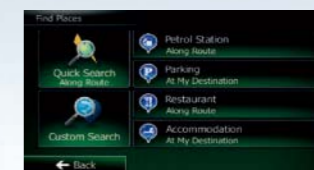

Navigate your way with an enhanced sense of reality

Smart, simple and direct control on touch-panel display

Intelligent Navigation

Rich POI database

Night Mode

Sophisticated and efficient navigation graphics

Highway mode

Signpost information

Elevation modelling and 3D rendering for a realistic view

Green Route

Terrain modelling in 3D

GUI & VOICE GUIDANCE

Navigation menu (31 languages): Arabic, Bulgarian, Catalan, Croatian, Czech, Danish, Dutch, English, Estonian, Finnish, Flemish, French, German, Greek, Hebrew, Hungarian, Italian, Latvian, Lithuanian, Norwegian, Polish, Portuguese, Romanian, Russian, Serbian, Slovak, Slovenian, Spanish, Swedish, Turkish, Ukrainian