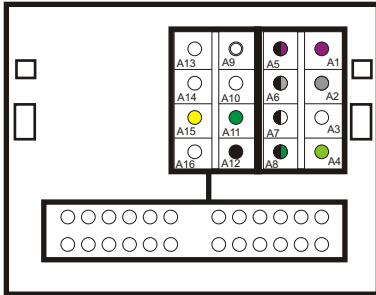

CCE 144

Car model : Mercedes A - B - C - SLK - SL

Appliance kit : Wiring Clarion CAN144 W

Mercedes A - B class
A9-A10 CAN-bus A1-A8 speakers
A15-A12 Power / Ground

Mercedes C - SL - SLK class
A9-A11 CAN-bus A1-A8 speakers
A15-A12 Power / Ground