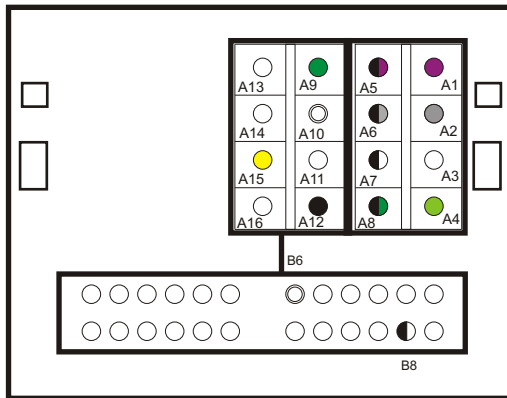

CCE 143

Car model : Ford 2004 -->

Appliance kit : Wiring Clarion CAN143 W

A9-A10 CAN-bus A1-A8 speakers
A15-A12 Power / Ground

B6 - B8 remote