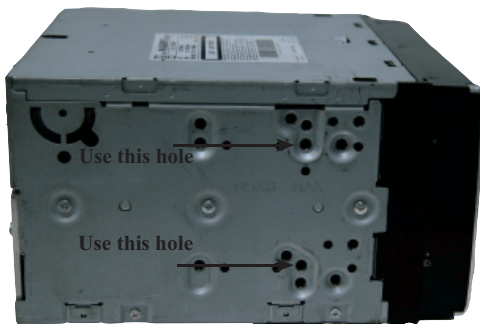

EXAMPLE

We advice to use the following positions.
Other positions are also possible.

Use position 2 marked with a cross.
Use position 12 & 14 marked with an arrow.
Measured from left to right.