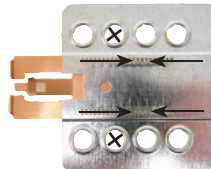

Clarion

2-DIN

BKX-1320-10

Installation manual for: **Volkswagen Touareg/ T5 Multivan**

Installation kit includes the following items:

- * 1X 2-ISO 100 mm. metal bracket
- * 1X Replacement panel
- * 1X Radio trim
- * 2X Mounting plates
- * 2X Mounting spacers
- * 2X Radio removal keys
- * 4X Screws
- * 2X Cushion

EXAMPLE

We advice to use the following positions.
Other positions are also possible.

Use position 2 marked with a cross.
Use position 12 & 14 marked with an arrow.
Measured from left to right.

We advice to use the following positions.
Other positions are also possible.

Use position 2 marked with a cross.
Use position 14 & 16 marked with an arrow.
Measured from left to right.

* Mount the plates.

Remark: The fixing position can be different between Audio and Multimedia unit!

Clarion

2-DIN BKX-1320-10

1

Remove the original head unit.

2

Place the plastic trim.
Place the metal bracket

3

Place the head unit