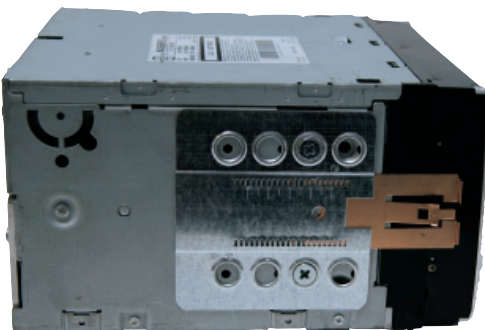

We advice to use the following positions.
Other positions are also possible.

Use position 2 marked with a cross.
Use position 14 & 16 marked with an arrow.
Measured from left to right.

* Mount the plates.

Remark: The fixing position can be different between Audio and Multimedia unit!