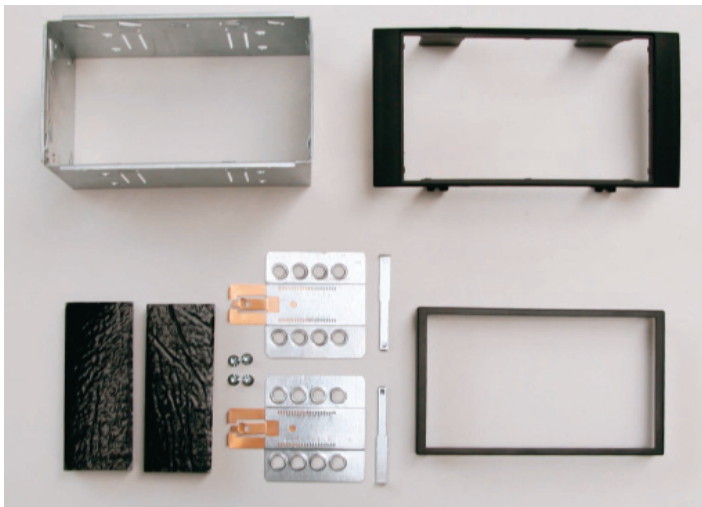

Clarion

2-DIN

BKX-1320-10

Installation manual for: **Volkswagen Touareg/ T5 Multivan**

Installation kit includes the following items:

- * 1X 2-ISO 100 mm. metal bracket
- * 1X Replacement panel
- * 1X Radio trim
- * 2X Mounting plates
- * 2X Mounting spacers
- * 2X Radio removal keys
- * 4X Screws
- * 2X Cushion

EXAMPLE

We advice to use the following positions.
Other positions are also possible.

Use position 2 marked with a cross.
Use position 12 & 14 marked with an arrow.
Measured from left to right.

We advice to use the following positions.
Other positions are also possible.

Use position 2 marked with a cross.
Use position 14 & 16 marked with an arrow.
Measured from left to right.

* Mount the plates.

Remark: The fixing position can be different between Audio and Multimedia unit!

Clarion

2-DIN BKX-1320-10

1

Remove the original head unit.

2

Place the plastic trim.
Place the metal bracket

3

Place the head unit