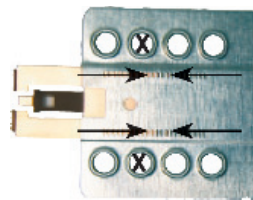

Clarion

2-DIN

BKX-1320-10

Installation manual for: **Volkswagen Touareg/ T5 Multivan**

Installation kit includes the following items:

- * 1X 2-ISO 100 mm. metal bracket
- * 1X Replacement panel
- * 1X Radio trim
- * 2X Mounting plates
- * 2X Mounting spacers
- * 2X Radio removal keys
- * 4X Screws
- * 2X Cushion

EXAMPLE

We advice to use the following positions.
Other positions are also possible.

Use position 2 marked with a cross.
Use position 12 & 14 marked with an arrow.
Measured from left to right.

We advice to use the following positions.
Other positions are also possible.

Use position 2 marked with a cross.
Use position 14 & 16 marked with an arrow.
Measured from left to right.

* Mount the plates.

Remark: The fixing position can be different between Audio and Multimedia unit!

Clarion

2-DIN BKX-1320-10

1

Remove the original head unit.

2

Place the plastic trim.
Place the metal bracket

3

Place the head unit