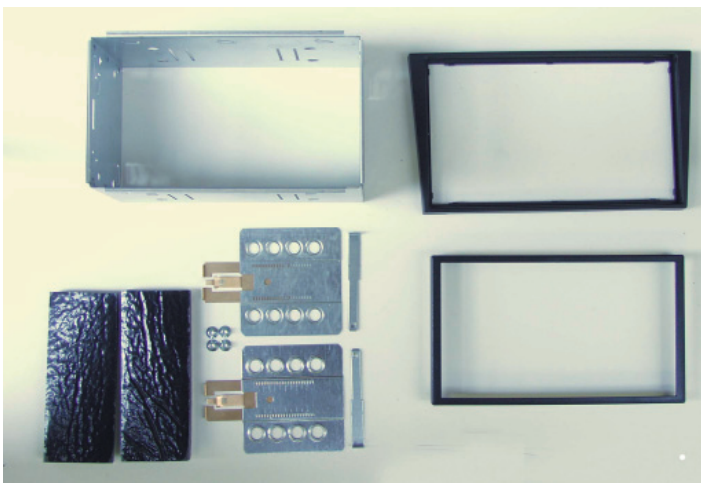

Clarion

2-DIN

BKX1232-01/
BKX1232-18

Installation manual for: **Opel various models**

Installation kit includes the following items:

- * 1X 2-ISO 100 mm. metal bracket
- * 1X Replacement frame
- * 1X Radio trim
- * 2X Mounting plates
- * 2X Mounting spacers
- * 4X Screws
- * 2X Cushion

EXAMPLE

We advice to use the following positions.
Other positions are also possible.

Use position 2 marked with a cross.
Use position 11 & 13 marked with an arrow.
Measured from left to right.

We advice to use the following positions.
Other positions are also possible.

Use position 2 marked with a cross.
Use position 14 & 16 marked with an arrow.
Measured from left to right.

* Mount the plates.

Remark: The fixing position can be different between Audio and Multimedia unit!

Clarion

2-DIN

BKX1232-01/
BKX1232-18

1

Remove the original radio unit using Philips radio keys at the location of the arrows.

2

Remove the original radio bracket. This is tighten by a screw at the location of the arrow. (The screw might be at a other location in other models)