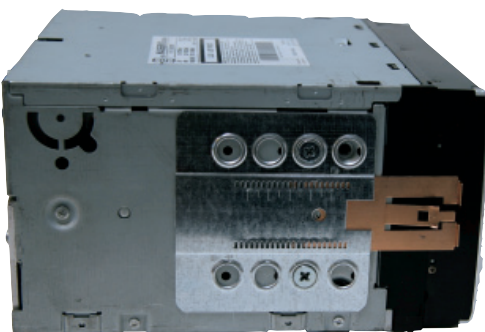

We advice to use the following positions.
Other positions are also possible.

Use position 2 marked with a cross.
Use position 14 & 16 marked with an arrow.
Measured from left to right.

* Mount the plates.

Remark: The fixing position can be different between Audio and Multimedia unit!