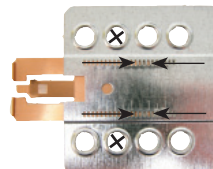

Clarion

2-DIN

BKX1232-01/
BKX1232-18

Installation manual for: **Opel various models**

Installation kit includes the following items:

- * 1X 2-ISO 100 mm. metal bracket
- * 1X Replacement frame
- * 1X Radio trim
- * 2X Mounting plates
- * 2X Mounting spacers
- * 4X Screws
- * 2X Cushion

EXAMPLE

We advice to use the following positions.
Other positions are also possible.

Use position 2 marked with a cross.
Use position 11 & 13 marked with an arrow.
Measured from left to right.

We advice to use the following positions.
Other positions are also possible.

Use position 2 marked with a cross.
Use position 14 & 16 marked with an arrow.
Measured from left to right.

* Mount the plates.

Remark: The fixing position can be different between Audio and Multimedia unit!

Clarion

2-DIN

BKX1232-01/
BKX1232-18

1

Remove the original radio unit using Philips radio keys at the location of the arrows.

2

Remove the original radio bracket. This is tighten by a screw at the location of the arrow. (The screw might be at a other location in other models)