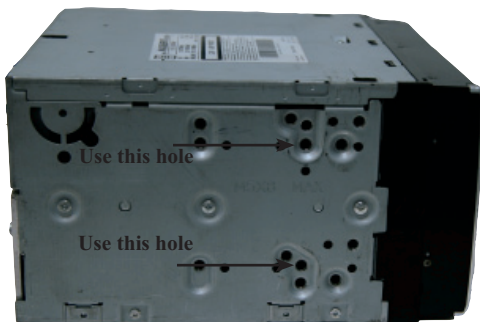

EXAMPLE

We advice to use the following positions.
Other positions are also possible.

Use position 2 marked with a cross.
Use position 11 & 13 marked with an arrow.
Measured from left to right.