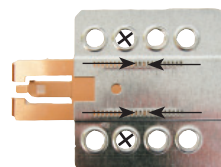

Clarion

2-DIN

BKX1232-01/
BKX1232-18

Installation manual for: **Opel various models**

Installation kit includes the following items:

- * 1X 2-ISO 100 mm. metal bracket
- * 1X Replacement frame
- * 1X Radio trim
- * 2X Mounting plates
- * 2X Mounting spacers
- * 4X Screws
- * 2X Cushion

EXAMPLE

We advice to use the following positions.
Other positions are also possible.

Use position 2 marked with a cross.
Use position 11 & 13 marked with an arrow.
Measured from left to right.

We advice to use the following positions.
Other positions are also possible.

Use position 2 marked with a cross.
Use position 14 & 16 marked with an arrow.
Measured from left to right.

* Mount the plates.

Remark: The fixing position can be different between Audio and Multimedia unit!

Clarion

2-DIN

BKX1232-01/
BKX1232-18

1

Remove the original radio unit using Philips radio keys at the location of the arrows.

2

Remove the original radio bracket. This is tighten by a screw at the location of the arrow. (The screw might be at a other location in other models)