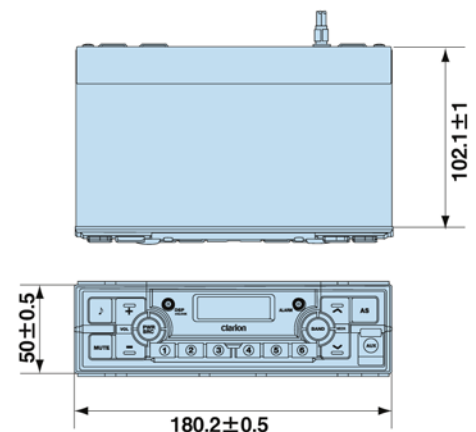

Clarion Canada Inc.

2239 Winston Park Dr. Oakville, ON L6H 5R1
TEL: (905) 829-4600 FAX: (905) 829-4608
Toll Free: 1-800-668-5612