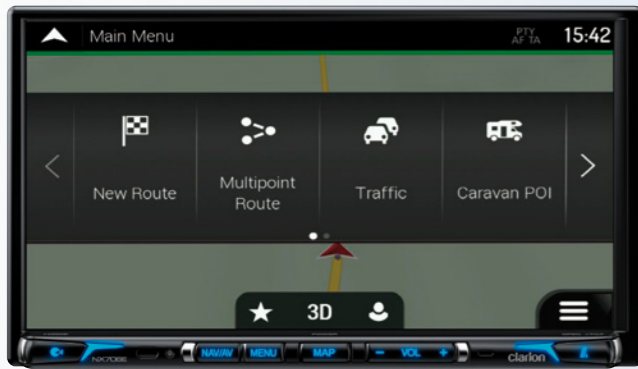

### 2-DIN DVD MULTIMEDIA STATION

WITH BUILT-IN NAVIGATION & 6-INCH TOUCH PANEL CONTROL

Optional RCX006

Technico Inna et Yellow / Shutterstock

**NX706EC**

NX706EC

**2-DIN DVD MULTIMEDIA STATION**  
WITH BUILT-IN NAVIGATION & 7-INCH TOUCH PANEL CONTROL