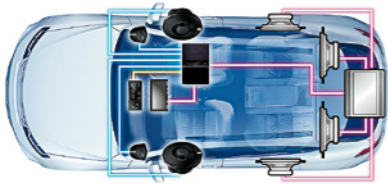

Clearly Reproducing All the Emotion in the Source

Versatility to connect to many external audio sources. In addition to offering connectivity with our centre unit, the system also supports connection with third party aftermarket centre units and external audio devices. And by simply connecting a smartphone or tablet via USB cable, playback of music on those devices also becomes possible.

Digital + Analogue mixed system

High-Resolution Audio Playback Compatible

Just connect a smartphone (Android™), and you'll be able to enjoy playing the music files stored on it, including High-Resolution Audio content, with high quality (from digital to digital) reproduction.

Intuitive Tuning Using Your Smartphone or Tablet

By installing an app on your smartphone or tablet, you can enjoy high-precision sound tuning like Crossover, Time alignment and Graphic equaliser and more with an intuitive touch operation. Fine tuning of each parameter can be done with a few simple steps.