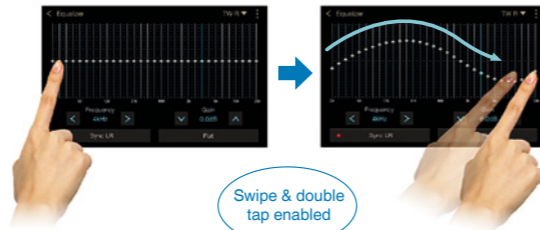

Full Digital Sound

MOVES YOU LIKE NEVER BEFORE

Newly Developed 6-Layer Voice Coil Goes beyond Conventional Thinking

The system incorporates Dnote digital signal processing technology and 6-layer multi-voice coil, transmitting multiple digital signals directly to the voice coil to realise a precise cone stroke. By consolidating 6 different vibrational forces, the speaker delivers high-powered high-quality sound.

Clearly Reproducing All the Emotion in the Source

Versatility to connect to many external audio sources. In addition to offering connectivity with our centre unit, the system also supports connection with third party aftermarket centre units and external audio devices. And by simply connecting a smartphone or tablet via USB cable, playback of music on those devices also becomes possible.

High-Resolution Audio Playback Compatible

Just connect a smartphone (Android™), and you'll be able to enjoy playing the music files stored on it, including High-Resolution Audio content, with high quality (from digital to digital) reproduction.

Intuitive Tuning Using Your Smartphone or Tablet

By installing an app on your smartphone or tablet, you can enjoy high-precision sound tuning like Crossover, Time alignment and Graphic equaliser and more with an intuitive touch operation. Fine tuning of each parameter can be done with a few simple steps.

MAIN FEATURES

Z3

Full Digital Sound Processor

- New Developed LSI
- 32-Bit SHARC® DSP
- USB Port
- Intelligent Tune (Sound Restorer / Virtual Bass / Tone Filter / Reverb Control)

Tweeter

- 2.5cm Pure Soft Dome Tweeter
- Dual Magnet
- Dual Voice Coil
- Surface Mounting / Flush Mounting

Commander

- Large Rotary Volume Control
- 5x7 Dot Display

Z7

Full Digital Speaker