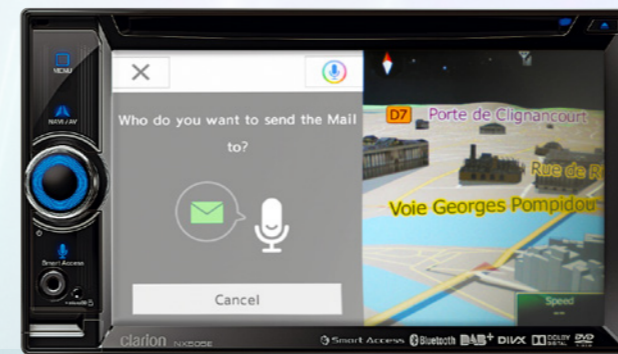

NX505E

NX505E