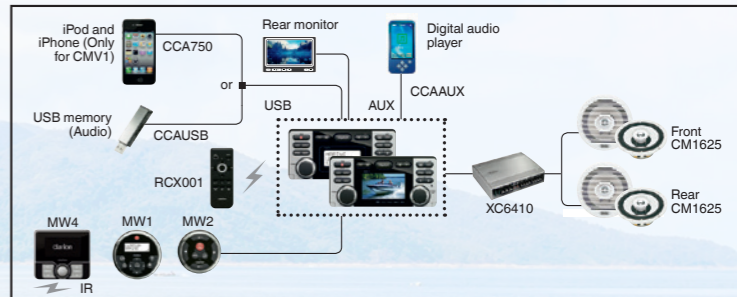

Optional
RCX001