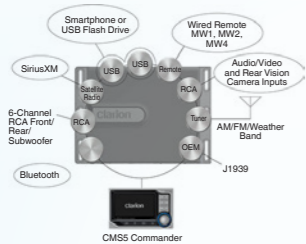

M303

MARINE CD/USB/BLUETOOTH RECEIVER

Optional
RCX001

Optional
RCB176

M109

MARINE CD RECEIVER

Optional
RCB176

Front AUX Input for Convenient Connection

With AUX input connectors right on the front of the unit, it's extremely easy to hook up an external audio source for enjoyment through your boat's audio system.

M303 and M109:
1-DIN size full DCP receivers

Easy to install even in small spaces, safety is guaranteed thanks a fully detachable control panel. Ideal when the boat has to be left in non-secure areas or if it is not in use for long periods.

COMPACT SEPARATE SYSTEM WITH WATERTIGHT RUGGEDNESS PLUS SMARTPHONE CONNECTIVITY

CMS5

DIGITAL MEDIA MARINE RECEIVER WITH 4.3-INCH COLOUR LCD WATERTIGHT CONTROLLER WITH J1939 COMPATIBILITY

Clarion's CMS5 is a source unit and a media hub, all rolled into one "black box". The essentials, including AM/FM/weather band radio, are built in, and with a wide variety of connections, including USB, you can easily build a system that can be customised to your exact needs.